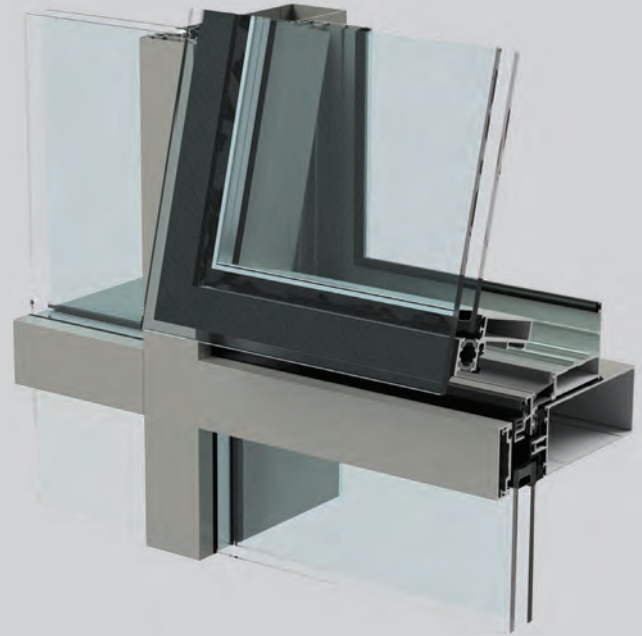

ACCURACY

HARMONY

BALANCE

CWA 50 EP

CURTAIN WALL SYSTEM

It provides high performance sealing and heat insulation by providing condensate with single piece special cords used in the system with the same vertical and horizontal profiles. Cover and semi-cover applications can be easily made with CWA 50 EP system with glazing bead and (4s-4su) silicone grouting. Architectural demand difficulties are eliminated with insulated and normal opening leaf features. Different exterior coating forms provide different surface looks.

CWA 50 EP façade system provides high performance in open spaces with compatibility with Amanos architectural systems. .

AMANOS[®]
aluminium systems

CWA 50 EP

CURTAIN WALL SYSTEM